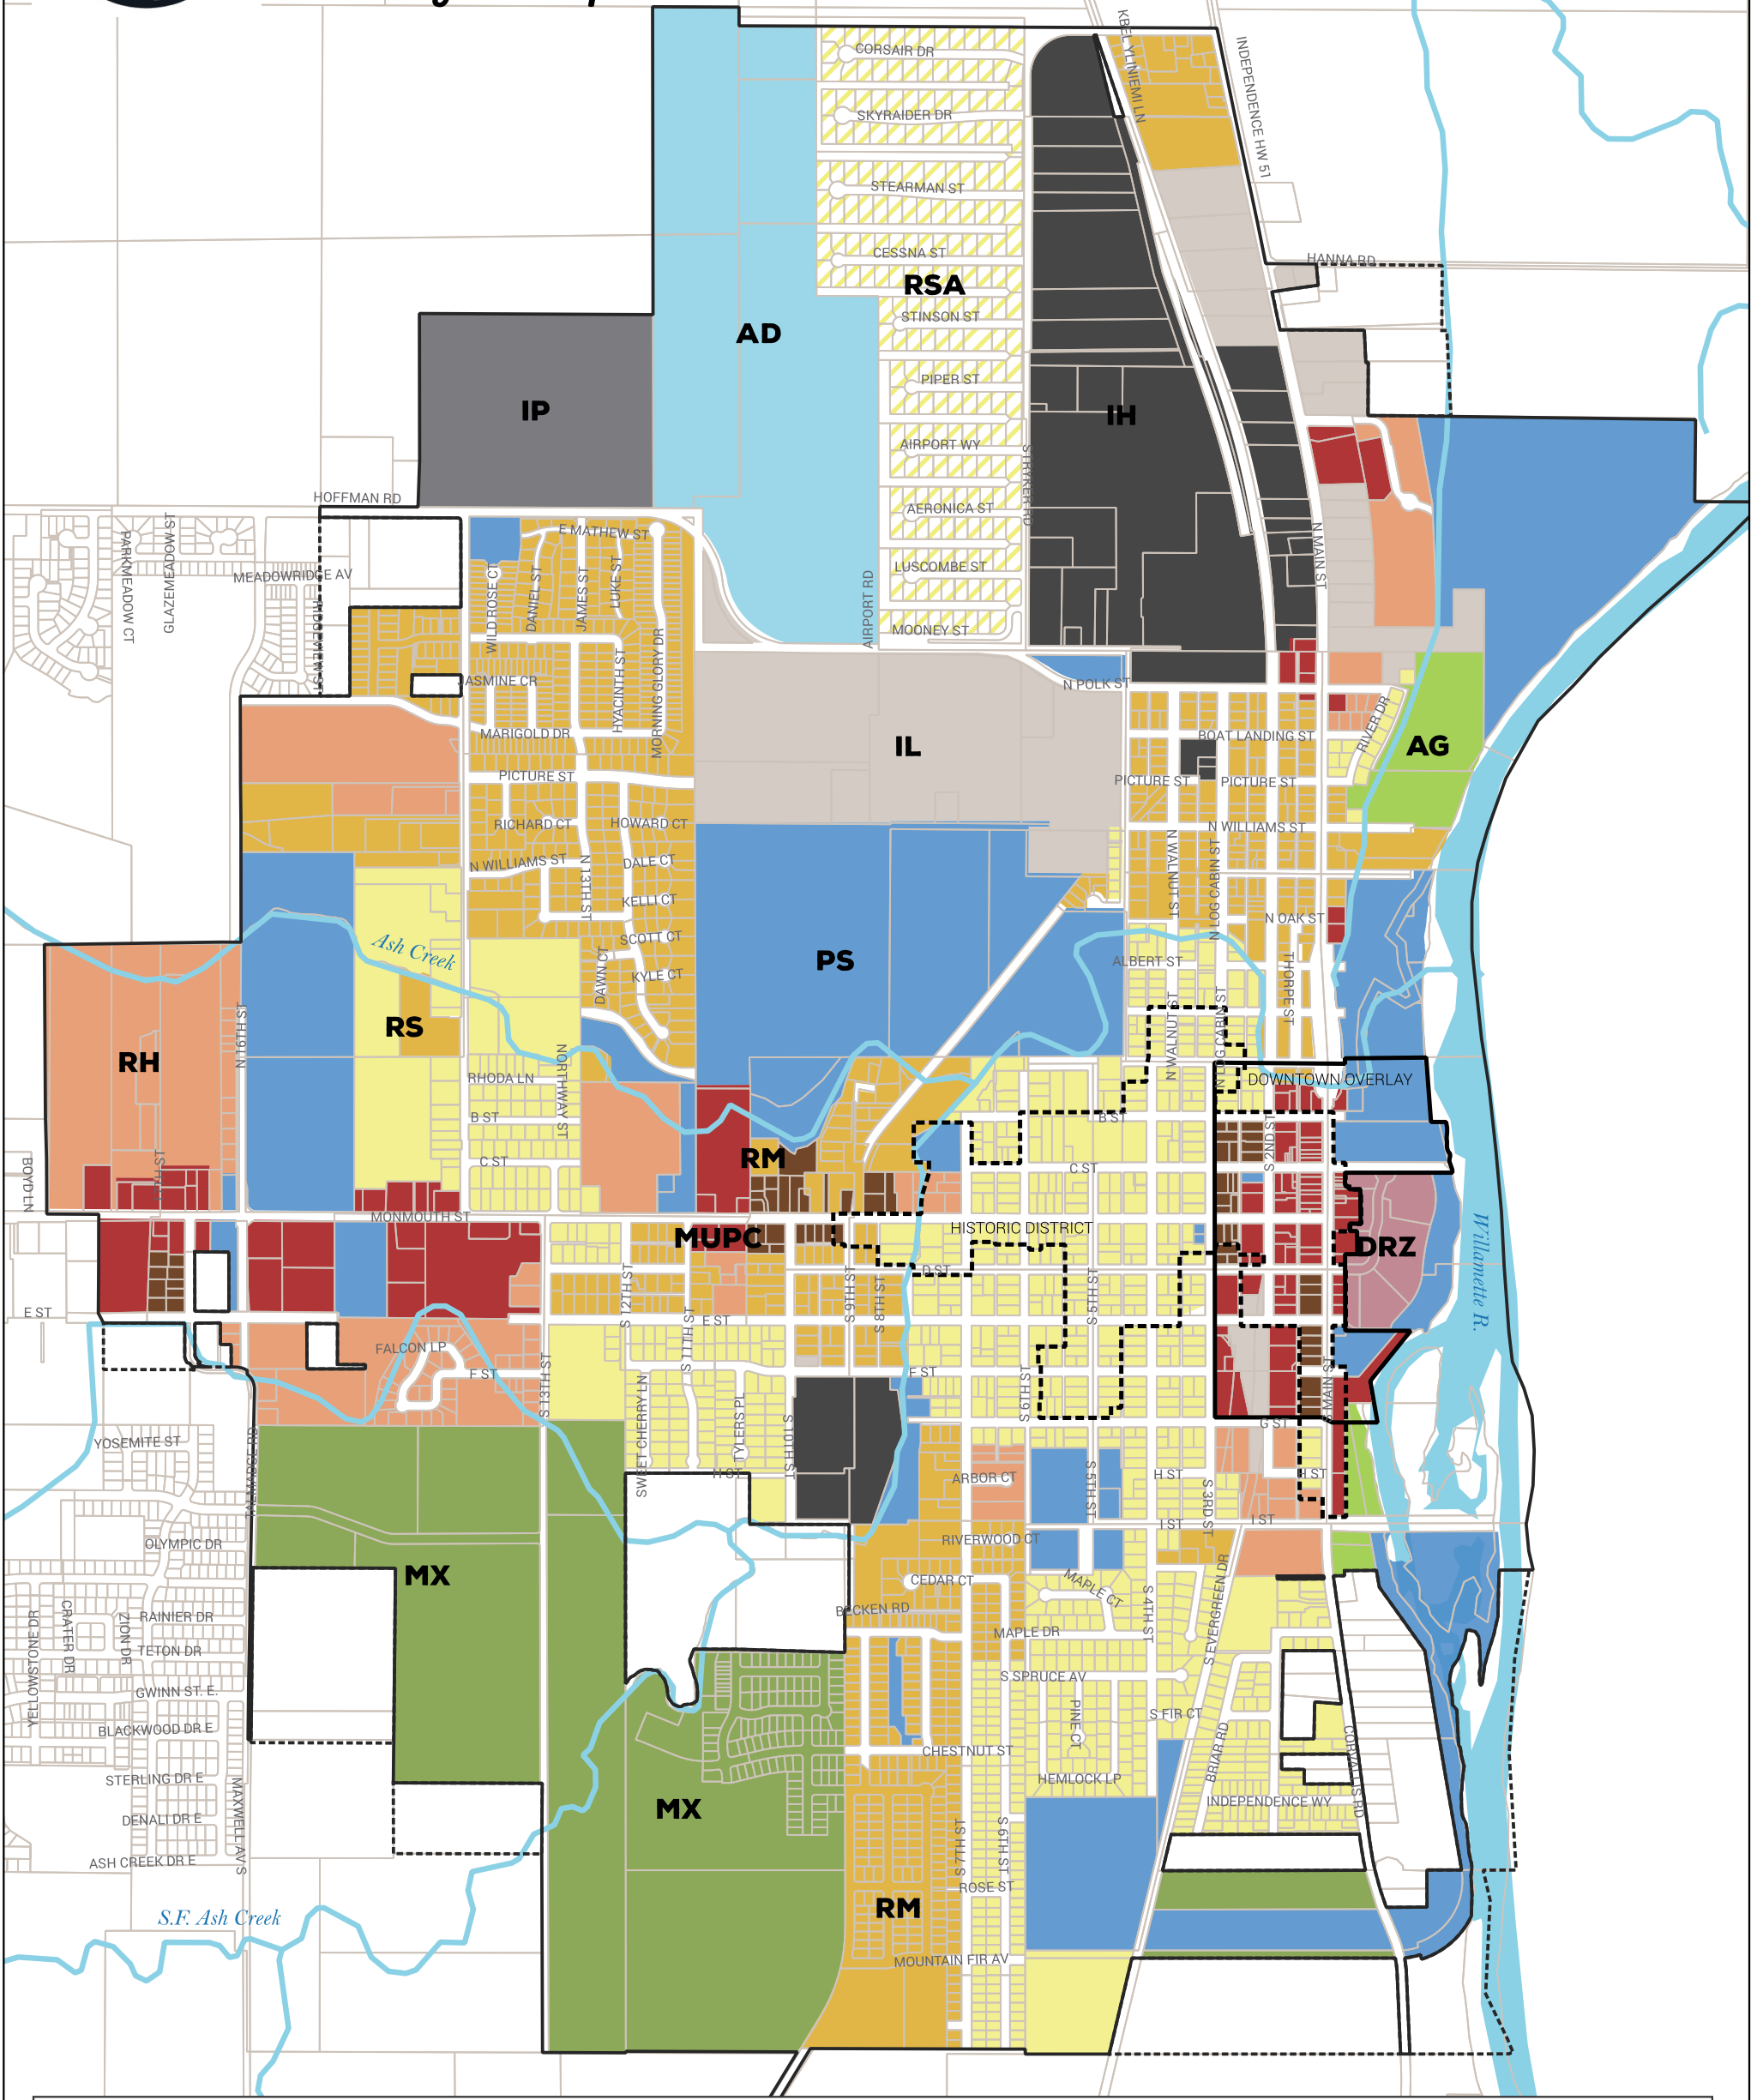

CITY OF INDEPENDENCE

Zoning Map

LEGEND

ZONE

- Low-Density Residential (RS)
- Medium-Density Residential (RM)
- High-Density Residential (RH)
- Residential Single-Family Airpark Overlay (RSA)
- Mixed Residential (MX)
- Mixed-Use Pedestrian Friendly Commercial (MUPC)

MUPC-Transitional (MUPC-T)

Downtown Riverfront Zone (DRZ)

Light Industrial (IL)

Heavy Industrial (IH)

Industrial Park (IP)

Airport District (AD)

Agricultural (AG)

Public Service (PS)

City Limits

Urban Growth Boundary

Downtown Overlay

Historic District